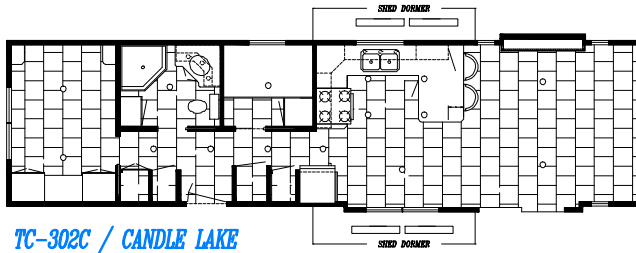

CANADIAN TIMBER RIDGE SERIES – 2018

12' WIDE MODELS

TC-301C / EURO VILLA

TC-302C / CANDLE LAKE

TC-303C / REVELSTOKE

TC-304C / VICTORIA

TC-305C / MONTREAL

TC-336C / TERRA NOVA

Due to product improvement, we reserve the right to change material, colors, specifications and prices without prior notification or obligation.

14' WIDE MODELS

TC-351C / SABLE ISLAND

TC-352C / GEORGIAN BAY