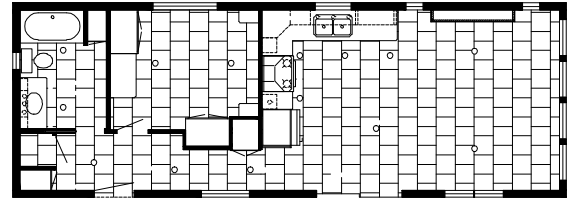

Due to product improvement, we reserve the right to change material, colors, specifications and prices without prior notification or obligation.

14' WIDE MODELS

TC-351C / SABLE ISLAND

TC-352C / GEORGIAN BAY