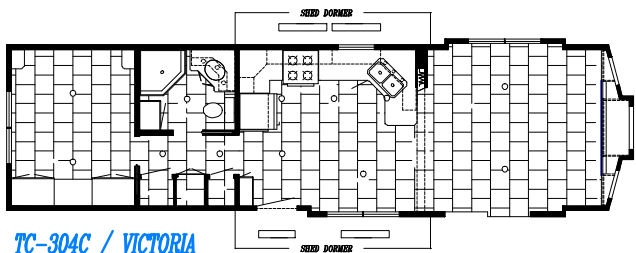

CANADIAN TIMBER RIDGE SERIES – 2018

12' WIDE MODELS

TC-301C / EURO VILLA

TC-302C / CANDLE LAKE

TC-303C / REVELSTOKE

TC-304C / VICTORIA

TC-305C / MONTREAL

TC-336C / TERRA NOVA

Due to product improvement, we reserve the right to change material, colors, specifications and prices without prior notification or obligation.

14' WIDE MODELS

TC-351C / SABLE ISLAND

TC-352C / GEORGIAN BAY