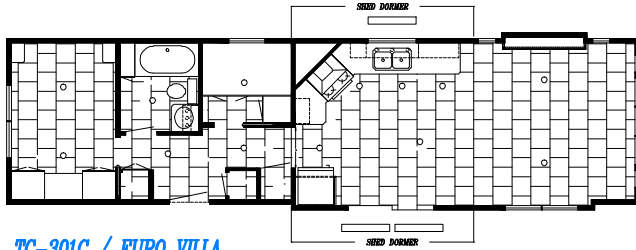

CANADIAN TIMBER RIDGE SERIES – 2018

12' WIDE MODELS

TC-301C / EURO VILLA

TC-302C / CANDLE LAKE

TC-303C / REVELSTOKE

TC-304C / VICTORIA

TC-305C / MONTREAL

TC-336C / TERRA NOVA

Due to product improvement, we reserve the right to change material, colors, specifications and prices without prior notification or obligation.

14' WIDE MODELS

TC-351C / SABLE ISLAND

TC-352C / GEORGIAN BAY