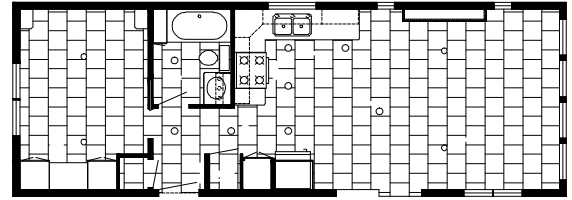

Due to product improvement, we reserve the right to change material, colors, specifications and prices without prior notification or obligation.

14' WIDE MODELS

TC-351C / SABLE ISLAND

TC-352C / GEORGIAN BAY