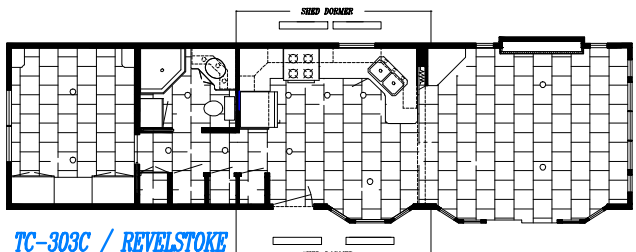

CANADIAN TIMBER RIDGE SERIES – 2018

12' WIDE MODELS

TC-301C / EURO VILLA

TC-302C / CANDLE LAKE

TC-303C / REVELSTOKE

TC-304C / VICTORIA

TC-305C / MONTREAL

TC-336C / TERRA NOVA

Due to product improvement, we reserve the right to change material, colors, specifications and prices without prior notification or obligation.

14' WIDE MODELS

TC-351C / SABLE ISLAND

TC-352C / GEORGIAN BAY