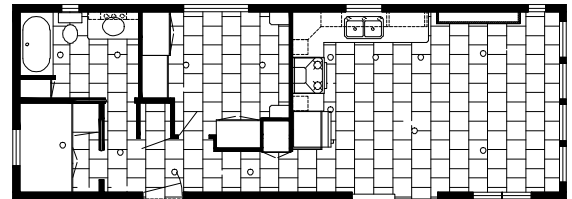

Due to product improvement, we reserve the right to change material, colors, specifications and prices without prior notification or obligation.

14' WIDE MODELS

TC-351C / SABLE ISLAND

TC-352C / GEORGIAN BAY