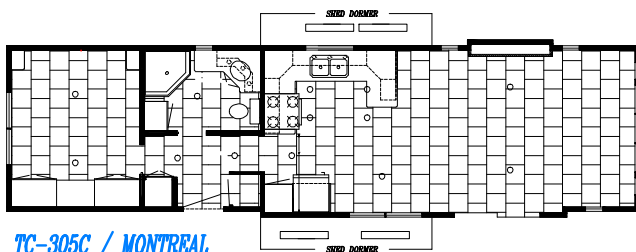

TC-305C / MONTREAL