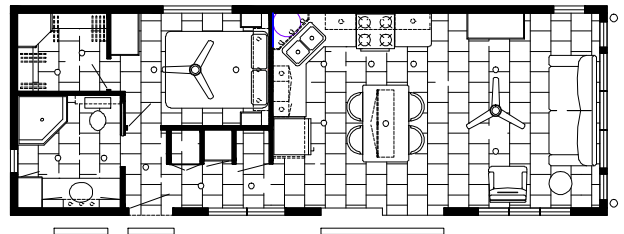

CANADIAN ESSENCE SERIES – 2018

14' WIDE MODELS

CE-501 / ANDROMEDA

CE-503 / AQUARIUS

CE-502 / ORION

CE-504 / TAURUS

12' WIDE MODELS

CE-511 / LEO