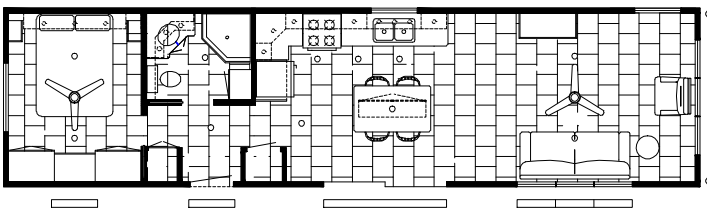

CANADIAN ESSENCE SERIES – 2018

14' WIDE MODELS

CE-501 / ANDROMEDA

CE-503 / AQUARIUS

CE-502 / ORION

CE-504 / TAURUS

12' WIDE MODELS

CE-511 / LEO