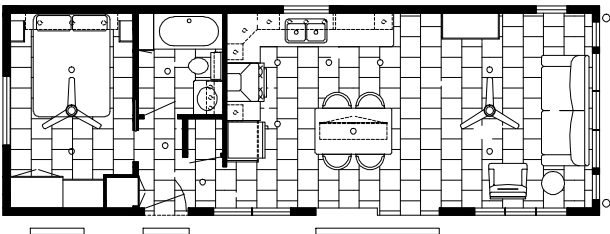

CANADIAN ESSENCE SERIES – 2018

14' WIDE MODELS

CE-501 / ANDROMEDA

CE-503 / AQUARIUS

CE-502 / ORION

CE-504 / TAURUS

12' WIDE MODELS

CE-511 / LEO