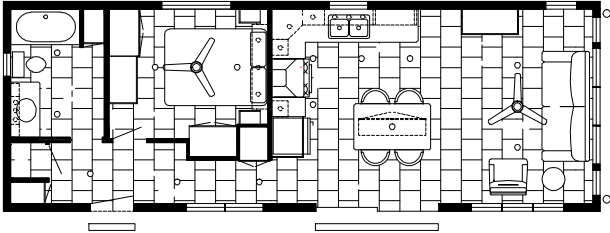

CANADIAN ESSENCE SERIES – 2018

14' WIDE MODELS

CE-501 / ANDROMEDA

CE-503 / AQUARIUS

CE-502 / ORION

CE-504 / TAURUS

12' WIDE MODELS

CE-511 / LEO