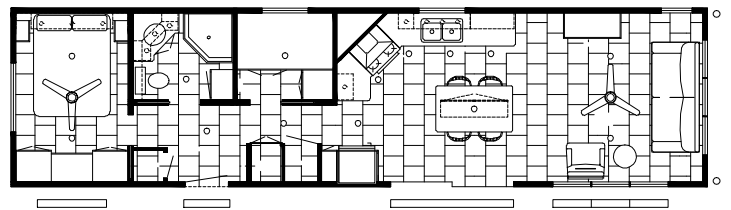

CANADIAN ESSENCE SERIES – 2018

14' WIDE MODELS

CE-501 / ANDROMEDA

CE-503 / AQUARIUS

CE-502 / ORION

CE-504 / TAURUS

12' WIDE MODELS

CE-511 / LEO