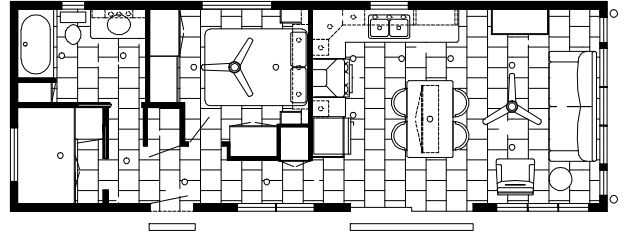

CANADIAN ESSENCE SERIES – 2018

14' WIDE MODELS

CE-501 / ANDROMEDA

CE-503 / AQUARIUS

CE-502 / ORION

CE-504 / TAURUS

12' WIDE MODELS

CE-511 / LEO