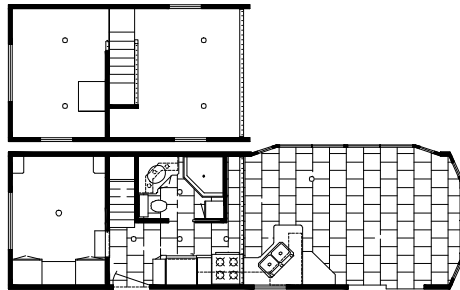

Due to product improvement, we reserve the right to change material, colors, specifications and prices without prior notification or obligation.

www.Woodland-Park.com

LOFT MODELS

TR-251L / GRAND CANYON

TR-252L / GRAND TETONS