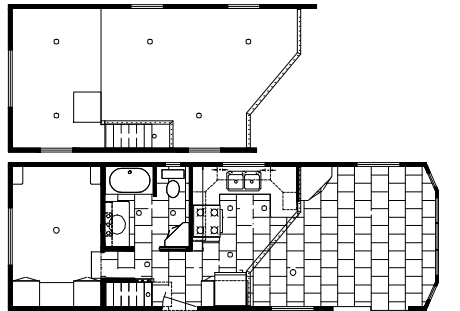

TR-254L / REDWOOD