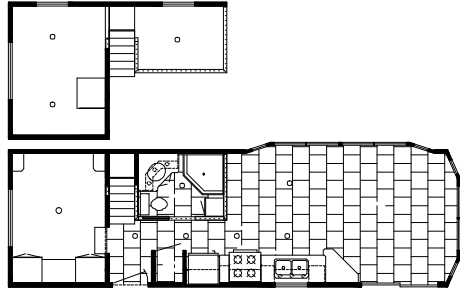

Due to product improvement, we reserve the right to change material, colors, specifications and prices without prior notification or obligation.

www.Woodland-Park.com

LOFT MODELS

TR-251L / GRAND CANYON

TR-252L / GRAND TETONS