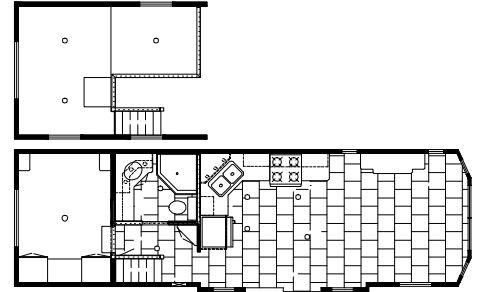

TR-256L / GLACIER