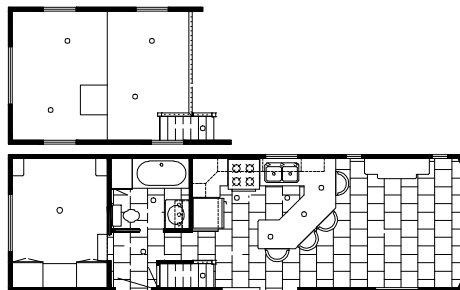

TR-255L / CARLSBAD