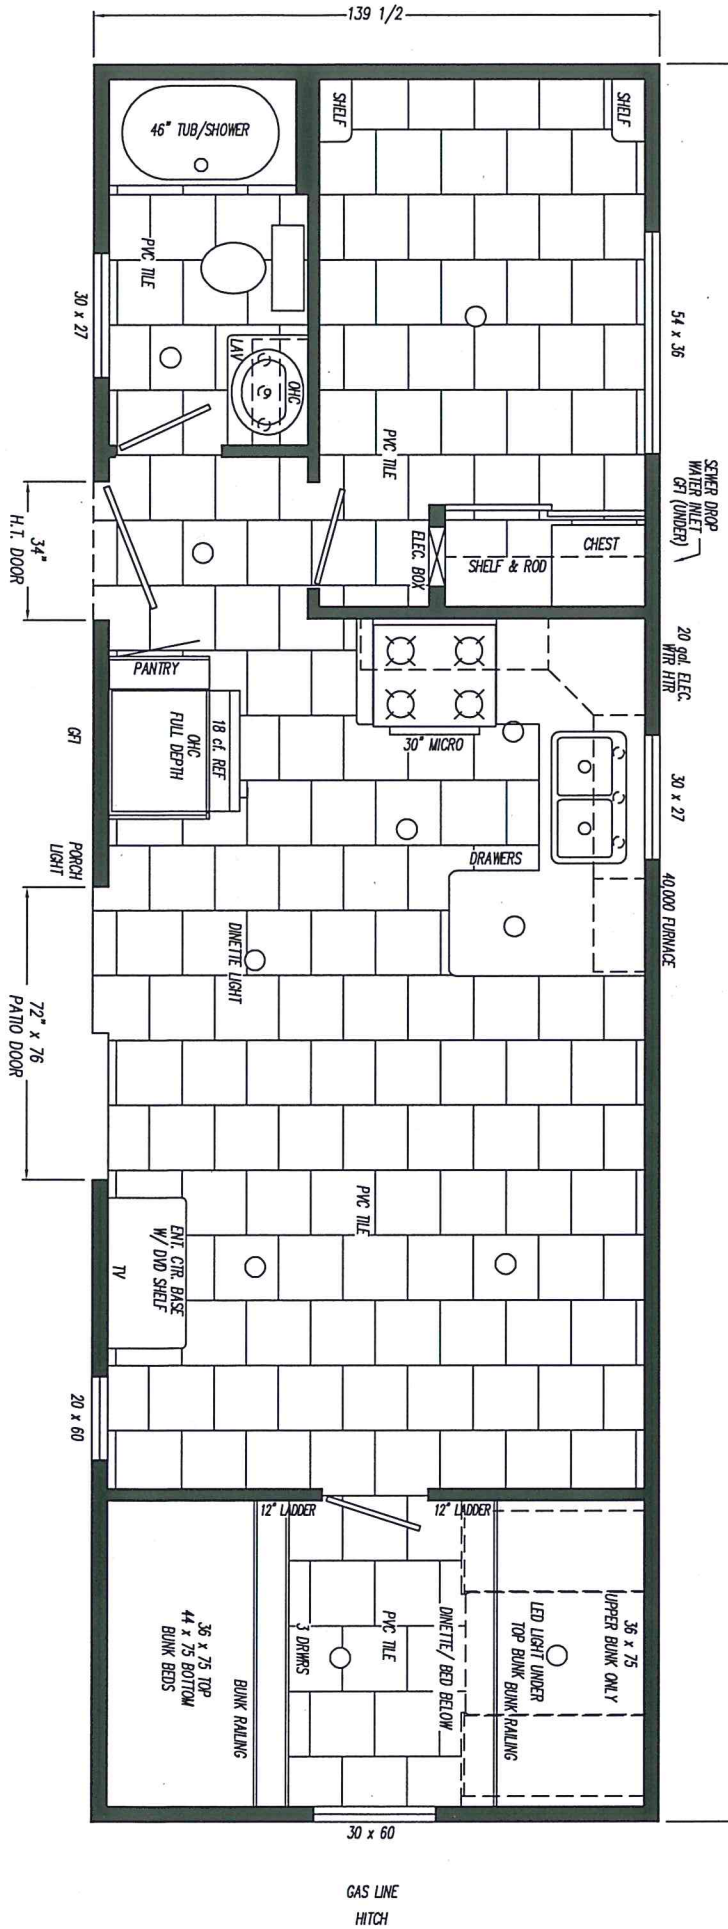

36'-0"

TC-336

TERRA NOVA

MODEL: TC-336C

TITLE: 36' FLOOR PLAN

SERIES: TIMBER RIDGE 12' WIDE CAIN

SCALE: [DRAWN BY T. MOORE]

DATE: 9/22/16